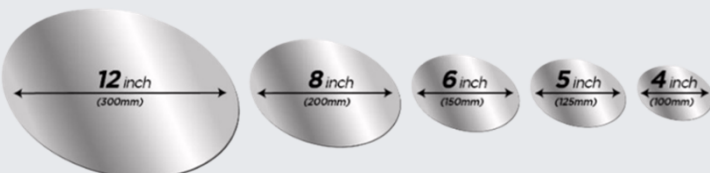

Order Now!

Diameter	2"	4"	6"	8"
Grade	Prime/Test/Dummy			
Growth Method	CZ			
Orientation	$\langle 1,0,0 \rangle$, $\langle 1,1,1 \rangle$, $\langle 1,1,0 \rangle$			
Type/Dopant	P/Boron , N/Phos , N/As , N/Sb			
Thickness (um)	280	525	675	725
Resistivity	0.001~100 ohm-cm			
Surface Finished	P/E , P/P , E/E			
TTV (um)	Standard < 10-15 um, Maximum Capabilities < 5 um			
Bow/Warp (um)	Standard < 40 um, Maximum Capabilities < 20 um			

矽基板規格